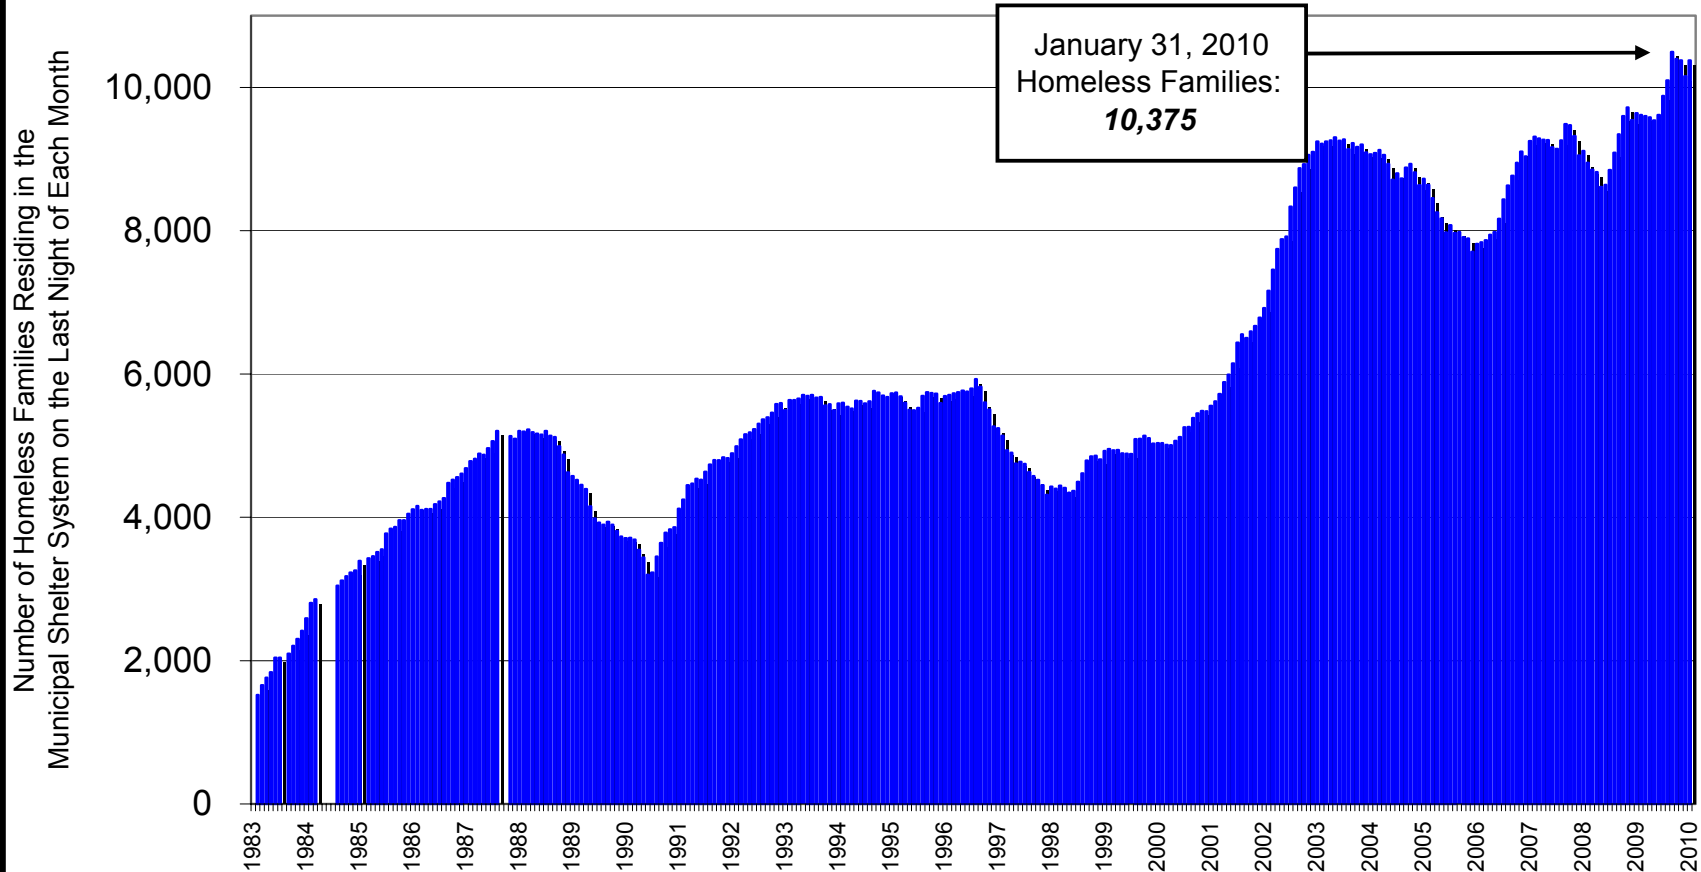

Number of Homeless Families in the New York City Shelter System, 1983-2010

Source: New York City Department of Homeless Services and Human Resources Administration, shelter census reports
Prepared by Patrick Markee, Coalition for the Homeless, 212-776-2004