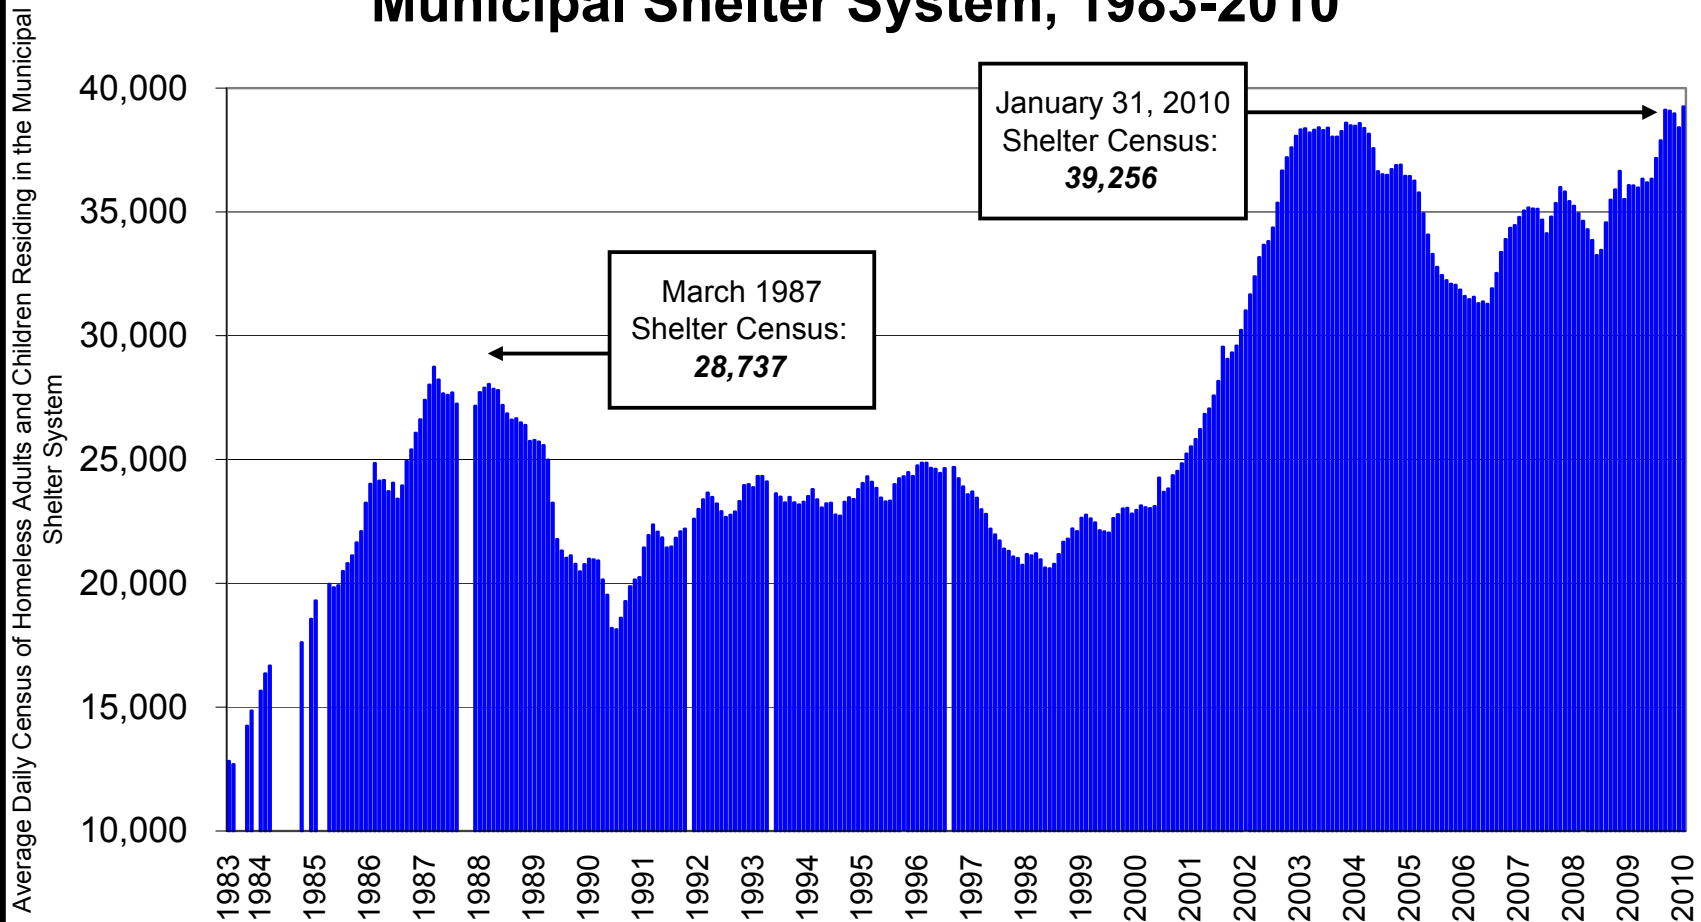

New York City: Census of Homeless People in the Municipal Shelter System, 1983-2010

Source: New York City Department of Homeless Services and Human Resources Administration, shelter census reports
Prepared by Patrick Markee, Coalition for the Homeless, 212-776-2004