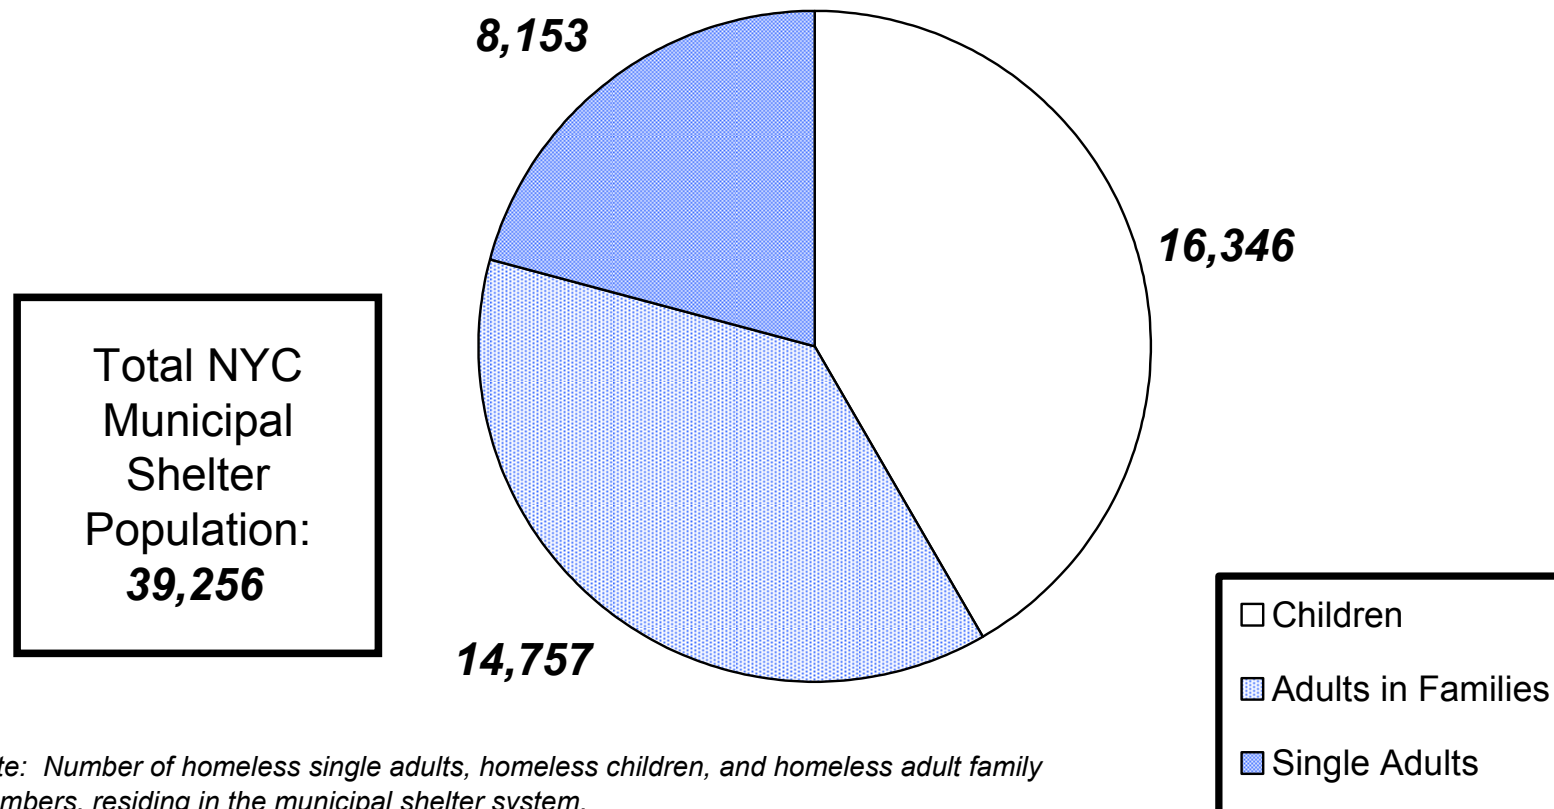

New York City: Census of Homeless People in the Municipal Shelter System, 1983-2010

Source: New York City Department of Homeless Services and Human Resources Administration, shelter census reports
Prepared by Patrick Markee, Coalition for the Homeless, 212-776-2004

New York City: Census of Homeless People in the Municipal Shelter System, January 31, 2010

Note: Number of homeless single adults, homeless children, and homeless adult family members, residing in the municipal shelter system.